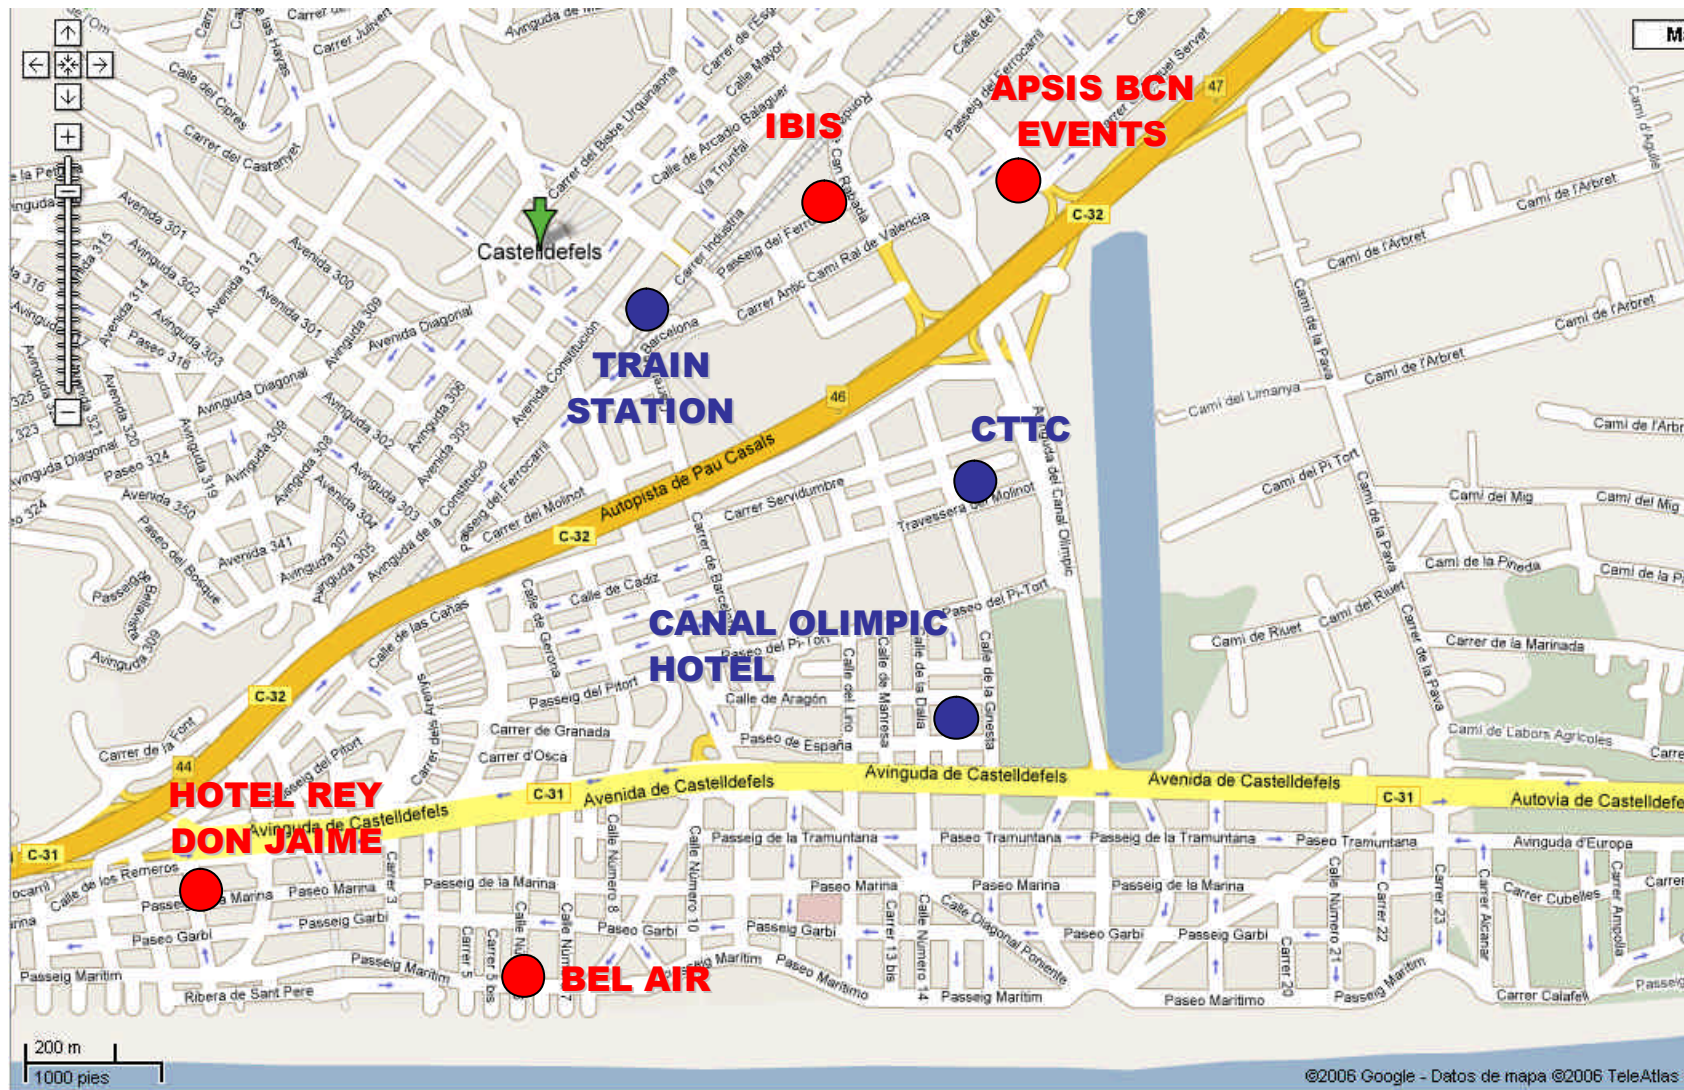

Av. Canal Olímpic s/n, 08860 Castelldefels (Barcelona), SPAIN. Ph: +34 93 645 29 00 Fax: +34 93 645 29 01